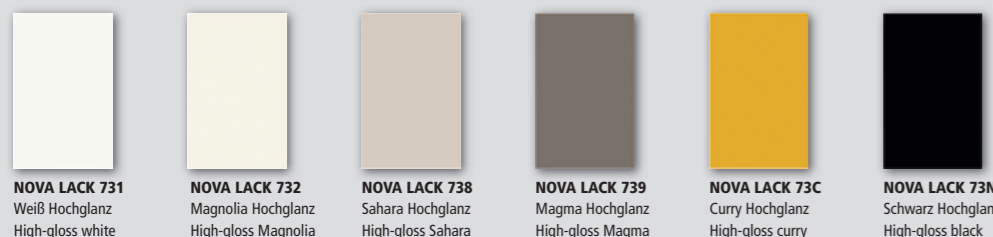

SOFT LACK 76W Weiß softmatt White soft mat
SOFT LACK 76M Magnolia softmatt Magnolia soft mat
SOFT LACK 76S Sahara softmatt Sahara soft mat
SOFT LACK 769 Magma softmatt Magma soft mat
SOFT LACK 76C Curry softmatt Curry soft mat

PG 7 NOVA LACK